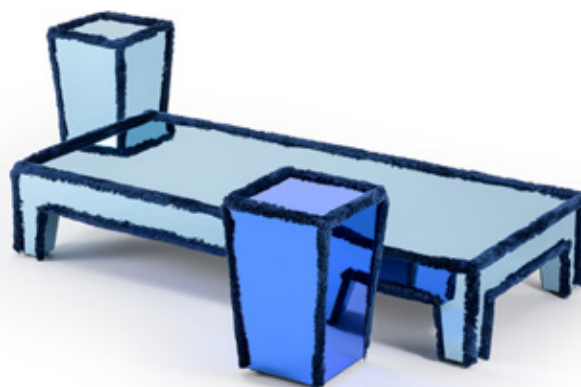

AZUL Coffee table

Designer: Paola Navone

Year: 2022

DESCRIPTION

Unexpected, unique and playful best describe the Azul coffee tables. They are passe-partout elements, meaning they adapt to multiple situations. The design of the mirror, with two shades of blue highlighted by "fringe" piping, truly looks like an artist's imaginative illustration come to life.

AZUL Coffee table

Designer: Paola Navone

Year: 2022

TECHNICAL:

Structure: MDF, _coffee table mirror with blue finish. Side tables mirror with light blue finish. / **Profiles:** in blue fringe

DRAWINGS:

measures in cm and inch