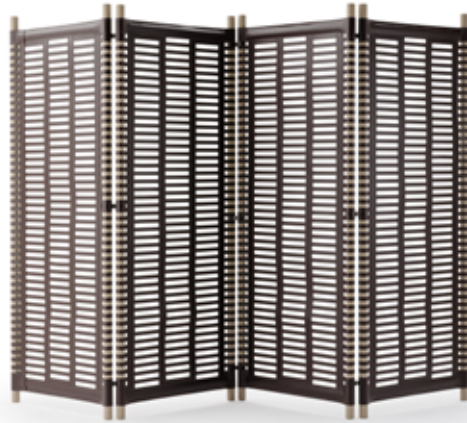

BLUES Room Divider

Designer: Turri
Year: 2023

DESCRIPTION

The Blues collection room divider is designed to transform spaces with grace and versatility, this new product embodies luxury, functionality and timeless aesthetics. The Room Divider features clean lines and a sleek silhouette, exuding sophistication and sophistication.

BLUES Room Divider

Designer: Turri
Year: 2023

TECHNICAL:

Frame: in RAL powder coated metal or in Chrome metal / **Panels:** in woven saddle. / **NOTE:** the minimum order required is two modules.

DRAWINGS:

cm 75x190h
in 29¹⁷/₃₂x74¹³/₁₆h