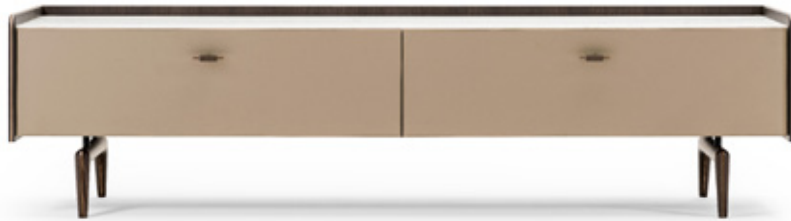

BLUES Tv unit
Designer: Giuseppe Viganò
Year: 2021

DESCRIPTION

The Blues TV cabinet is designed to be highly customizable. The walnut wood structure supports two drawers whose fronts can be made of natural wood, leather or glossy lacquered wood. The top can be produced in natural wood, leather or precious marble. The Blues tv unit is available in different finishes as per sample books.

The company reserves the right to make changes to the models without notice. The information given here is based on the latest data published on the price list.

BLUES Tv unit

Designer: Giuseppe Viganò

Year: 2021

TECHNICAL:

Structure: walnut veneered wood particle panels / **Legs:** in solid walnut wood / **Drawers:** two drawers available in three options: front covered with leather, front in glossy monochrome lacquered polyester finish, with walnut veneered front / **Top:** available in three options: walnut veneered top, top with leather application or top in marble / **Details:** metal in Audrey Bronze or Light Gold finish.