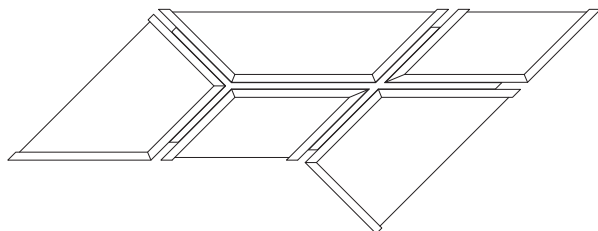

EDGE Desk

Designer: Daniel Libeskind
Year: 2019

DESCRIPTION

Edge collection desk. Wooden structure finish glossy Eucalipto Frisé and black glass. Chrome metal details. More wooden finishes are available in our samples books.

DRAWINGS

measures in cm

85,3
33 15/32

337
132 43/64

128
50 13/32