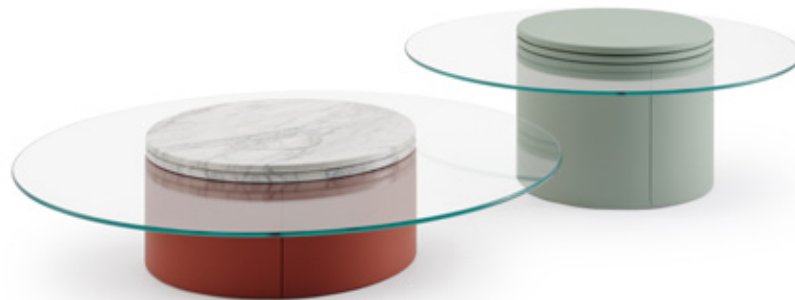

## ROMA Coffee tables

Designer: Monica Armani

Year: 2023

### DESCRIPTION

In the Roma side tables the inspiring shape is always the appealing rounded line that defines the Roma collection. Cylindrical bases covered in leather support cantilevered crystal tops, creating a detail that becomes a small piece of architecture at the same time.

### TECHNICAL:

**Structure:** in MDF and plywood covered in leather / **Top:** in extra-clear tempered glass / **Decorative top:** in marble or covered in leather.