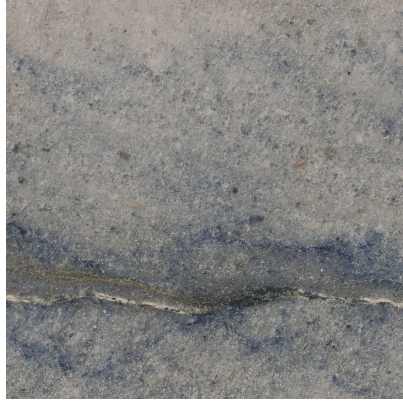

TURRI

MARBLES - 101M - AZUL MACAUBA

TECHNICAL INFORMATION:

101M - AZUL MACAUBA
CATEGORY: MARBLES